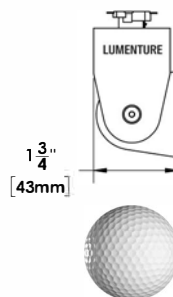

ORDERING

FIXTURE	CCT/CRI*	LUMENS	FINISH	TRACK TYPE	ACCESSORIES**
TWW160 Track Wallwasher	27H - 2700K, CRI 90+	1600	W - White	J - J Type (Standard)	B - Cross Baffle HL - Honeycomb Louver
	30H - 3000K, CRI 90+		B - Black	H - H Type	
	30V - 3000K, CRI90+, VividLight™		S - Silver	L - L Type	
	30D - 3000K, CRI 90+, Dim-to-Warm		C - Custom		
	35H - 3500K, CRI 90+				
40H - 4000K, CRI 90+					

*Custom options available, please consult factory.

**Please see page 2 for a full list of accessories.

ORDER EXAMPLE: **TWW160-30H-1600-W-J-B**

Listings: Certified to UL standard 1574 and CSA C22.2 No. 9.0 for dry locations

Product specifications subject to change.

www.lumenture.com

20201221