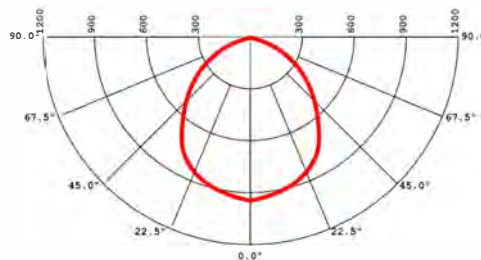

PHOTOMETRICS

Lumen output values fluctuate based on CCT and CRI. To estimate delivered lumen output of the various CCT/CRI options, multiply nominal lumens (1600 lumens) by the multiplier below.

CODE	CCT	CRI	TECHNOLOGY	MULTIPLIER
27H	2700K	90+	Standard	0.95
30H	3000K	90+	Standard	1.00
30V	3000K	90+	VividLight™	0.80 *
30D	3000K	90+	Dim-to-Warm	0.85 **
35H	3500K	90+	Standard	1.05
40H	4000K	90+	Standard	1.05

TWW - Symmetric
Delivered Light Output: 1600 Lumens
Total Watts @120V: 17;
Lumens Per Watt: 94

Luminaire maintains a lumen output tolerance of +/- 7.5%
*VividLight™ perceived brightness is significantly higher than measured lumens.
**Dim-to-Warm dims from 3000K to 2200K

DIMMING

Dimming is standard and allows for smooth illumination down to 1% with certain dimmers. Compatible with most triac (forward phase) and ELV (reverse phase) dimmers. For dimmer compatibility, refer to the Dimming Compatibility document on our website.

TRACK COMPATIBILITY

Luminaire J-Type track adapters are designed for use with Luminaire's track systems, as well as Juno® & Contech® track. Our H-Type adapter is compatible with Halo® track and L-Type adapter is compatible with Lightolier® track. Registered trademarks are property of their respective owners.

LENSES & LOUVERS

TWW160-x

Lens Accessories

- **G** (Green)
- **LB** (Light Blue)
- **R** (Red)
- **RO** (Rose)
- **Y** (Yellow)
- **SOL** (Solite)