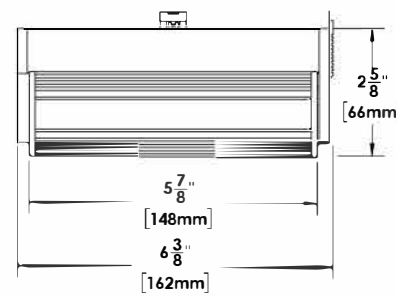

ORDERING

FIXTURE	CCT/CRI*	LUMENS	FINISH	TRACK TYPE	ACCESSORIES**
TWW160 Track Wallwasher	27H - 2700K, CRI 90+	1600	W - White	J - J Type (Standard)	B - Cross Baffle HL - Honeycomb Louver
	30H - 3000K, CRI 90+		B - Black	H - H Type	
	30V - 3000K, CRI90+, VividLight™		S - Silver	L - L Type	
	30D - 3000K, CRI 90+, Dim-to-Warm		C - Custom		
	35H - 3500K, CRI 90+				
40H - 4000K, CRI 90+					

*Custom options available, please consult factory.

**Please see page 2 for a full list of accessories.

ORDER EXAMPLE: **TWW160-30H-1600-W-J-B**

Listings: Certified to UL standard 1574 and CSA C22.2 No. 9.0 for dry locations

Product specifications subject to change.

www.lumenture.com

20201221