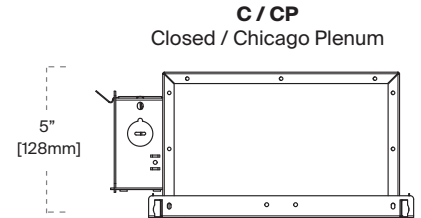

DISTANCE FROM CEILING (FEET)	2'										
	0	.1	.3	1.5	2.5	2.5	2.5	2.5	1	.2	.1
	1	1	3	10.5	20	21	20	20	10	2.5	1
	2	1.5	5	16	29	31	30	29	15	5	1.5
	3	2	6	17	28	30	30	28	16	5	2
	4	2	6	14	23	25	25	22	13	5	2
	5	2	5	11	17	19	19	16	10	5	2
	6	2	5	9	12	14	14	12	8	4	2
	7	2	4	6	9	10	10	9	6	3	2
	8	2	3	5	7	7	7	6	5	3	2
9	2	3	4	5	6	6	5	4	2	2	

DLW75 3" WALL WASH DOWNLIGHTS

Max Ceiling Thickness = 1"
Please consult factory for thicker ceiling options

DIMENSIONS

OPEN (N), CLOSED (C), AND CHICAGO PLENUM (CP) HOUSING DIMENSIONS

PAN (P) HOUSING DIMENSIONS