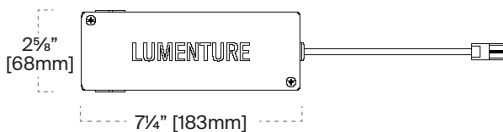

REMODEL (R) DIMENSIONS (Loose Junction Box)