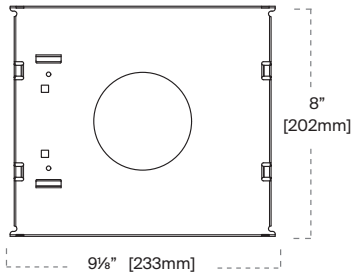

DLW75 3" WALL WASH DOWNLIGHTS

Max Ceiling Thickness = 1"
Please consult factory for thicker ceiling options

DIMENSIONS

OPEN (N), CLOSED (C), AND CHICAGO PLENUM (CP) HOUSING DIMENSIONS

PAN (P) HOUSING DIMENSIONS