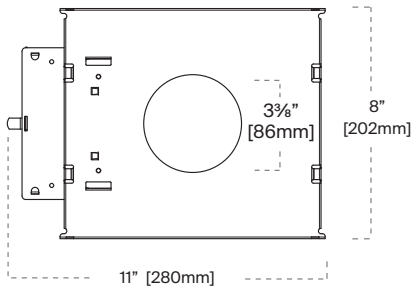

DISTANCE FROM CEILING (FEET)	2'										
	0	0	0	0	.5	2	2	.5	.1	0	0
	1	.1	.2	1	4	13	13	4	1	.2	.1
	2	.2	.5	2	7	19	18	6	2	.5	.2
	3	.5	1	2	7	18	17	6	2	1	.5
	4	.5	1	2	7	14	13	6	2	1	.5
	5	.5	1	2	6	10	9	5	2	1	.5
	6	.5	1	2	4	7	6	4	2	1	.5
	7	.5	1	2	3	5	5	3	2	1	.5
	8	.5	1	2	3	3	3	2	2	1	.5
9	.5	1	1	2	2	2	2	1	.5	.5	

DISTANCE FROM CEILING (FEET)	2'										
	0	.1	.3	1.5	2.5	2.5	2.5	2.5	1	.2	.1
	1	1	3	10.5	20	21	20	20	10	2.5	1
	2	1.5	5	16	29	31	30	29	15	5	1.5
	3	2	6	17	28	30	30	28	16	5	2
	4	2	6	14	23	25	25	22	13	5	2
	5	2	5	11	17	19	19	16	10	5	2
	6	2	5	9	12	14	14	12	8	4	2
	7	2	4	6	9	10	10	9	6	3	2
	8	2	3	5	7	7	7	6	5	3	2
9	2	3	4	5	6	6	5	4	2	2	

DLW75 3" WALL WASH DOWNLIGHTS

Max Ceiling Thickness = 1"
Please consult factory for thicker ceiling options

DIMENSIONS

OPEN (N), CLOSED (C), AND CHICAGO PLENUM (CP) HOUSING DIMENSIONS

PAN (P) HOUSING DIMENSIONS