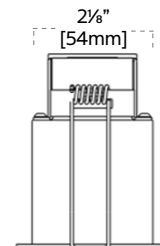

RWW160 RECESSED WALL WASHERS

DIMENSIONS