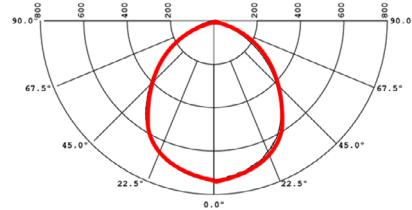

RWW160 RECESSED WALL WASHERS

PHOTOMETRICS

LUMEN OUTPUT

Values fluctuate based on CCT and CRI. To estimate delivered lumen output of the various CCT/CRI options, multiply nominal lumens (1250 lumens) by the multiplier below.

CODE	CCT	CRI	TECHNOLOGY	MULTIPLIER
27H	2700K	90+	Standard	0.90
30H	3000K	90+	Standard	0.95
30V	3000K	90+	VividLight™	0.75*
35H	3500K	90+	Standard	1.00
40H	4000K	90+	Standard	1.00

Luminaire maintains a lumen output tolerance of +/-7.5%
*VividLight™ perceived brightness is significantly higher than measured lumens.

RWW - Symmetric

Delivered Light Output: 1250 Lumens
Total Watts @120V: 14;
Lumens Per Watt: 94