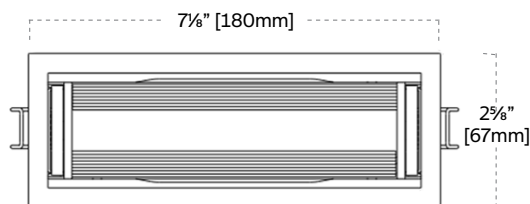

RWW160 RECESSED WALL WASHERS

DIMENSIONS