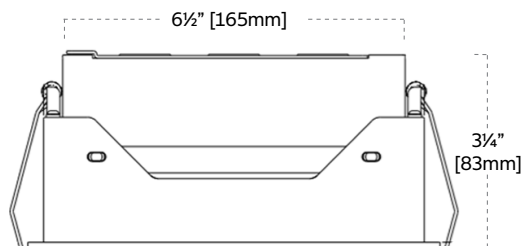

RWW160 RECESSED WALL WASHERS

DIMENSIONS