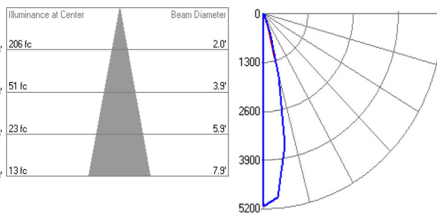

T50 - 22 Degree

Delivered Light Output: 1097 Lumens
Total Watts @120V: 14;
Lumens Per Watt: 78
Center Beam Candle Power: 5142
Spacing Criteria: 0.4