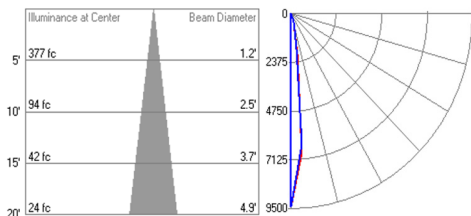

T50 TRACK HEADS

PHOTOMETRICS

LUMEN OUTPUT

Values fluctuate based on CCT/CRI. To estimate delivered lumen output of the various CCT/CRI options, multiply nominal lumens (1100 lumens) by the multiplier below.

CODE	CCT	CRI	R9	TECHNOLOGY	15°	22°	40°
22H	2200K	90+	60+	Standard	0.75	0.75	0.75
27H	2700K	90+	60+	Standard	0.85	0.85	0.85
30H	3000K	90+	60+	Standard	0.90	0.90	0.90
30B	3000K	95+	60+	Standard	0.80	0.80	0.80
30D	3000K	90+	60+	Dim-to-Warm ⁽¹⁾	N/A ⁽¹⁾	0.80 ⁽¹⁾	0.80 ⁽¹⁾
35H	3500K	90+	60+	Standard	0.95	0.95	0.95
40H	4000K	90+	60+	Standard	1.00	1.00	1.00

NOTES

Luminaire maintains a lumen output tolerance of +/-7.5%
1. Dim-to-Warm dims from 3000K to 1800K. Dim-to-Warm is not available with 15° optic.

T50 - 15 Degree

Delivered Light Output: 1083 Lumens
Total Watts @120V: 14;
Lumens Per Watt: 77
Center Beam Candle Power: 9434
Spacing Criteria: 0.3