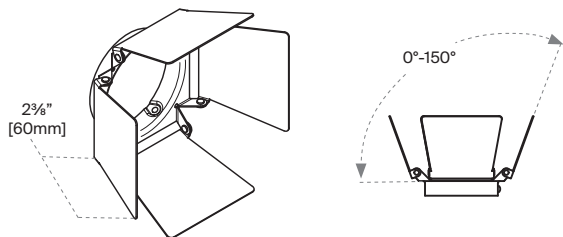

T50-BD-x (Barn Door)

Attaches to the outside. Can be used with or without a snoot. Snoot required if adding additional accessories.

Finish: W, B