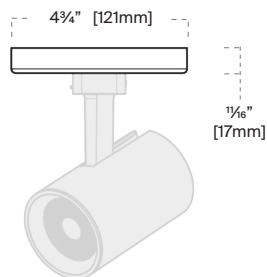

T50 TRACK HEADS

INTEGRAL CANOPY (Factory Installed)

SC (Slim Canopy)

The slim canopy mounts directly over a standard junction box - resulting in an elegant and clean install of Lumenture's award-winning T-Series track fixtures.

Finish: B, S, W

MC (Micro Canopy)

With a minimal 2.75" trim, the Lumenture micro-canopy virtually "disappears" into the ceiling - offering an even more refined look for the most high-end applications.

Finish: B, S, W | **Max ceiling thickness:** 5/8"

STANDARD CANOPY & ACCESSORIES (Ordered Separately)

JA-18 (Standard Mono-Point)

The JA-18 canopy mounts directly over a standard junction box and includes a "female" connector that works with Lumenture and other "J-Type" track fixtures. **Finish:** B, S, W

JA-21 (Duo-point Adapter)

Accepts two line voltage track heads to mount to a single outlet box. Compatible with Lumenture and other "J-Type" track fixtures. **Finish:** B, S, W

JA-18-[Finish]-Cover (Deep Canopy Collar)

The JA-18 Cover helps shield unsightly surface mount J-Boxes and blends seamlessly with the Lumenture JA-18 or SC Slim Canopy (sold separately). **Finish:** B, W

Finish Codes:

- **B** - Black
- **S** - Silver
- **W** - White

Ordering Example: JA-18-B-Cover