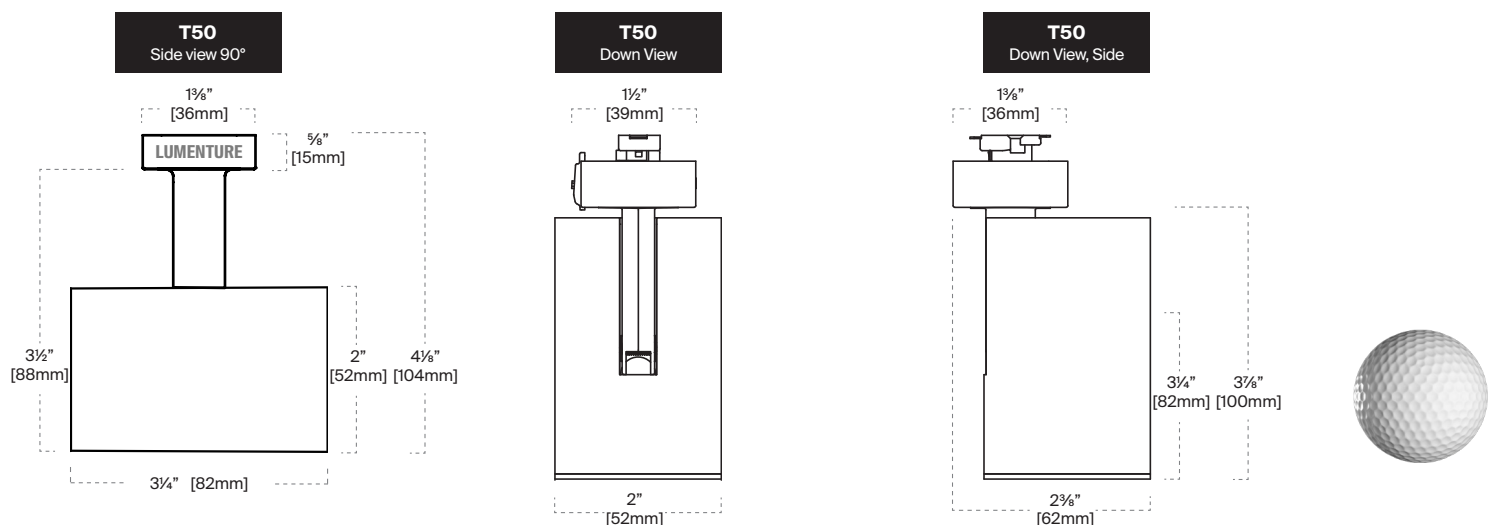

DIMENSIONS

Standard option shown with our J-Type Infinity Adapter™