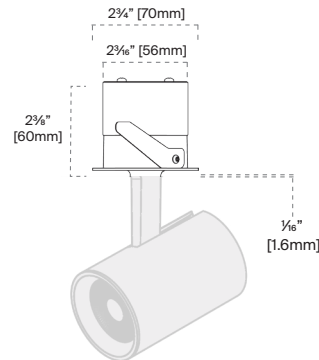

### SC (Slim Canopy)

The slim canopy mounts directly over a standard junction box - resulting in an elegant and clean install of Lumenture's award-winning T-Series track fixtures.

**Finish:** B, S, W

### MC (Micro Canopy)

With a minimal 2.75" trim, the Lumenture micro-canopy virtually "disappears" into the ceiling - offering an even more refined look for the most high-end applications.

**Finish:** B, S, W | **Max ceiling thickness:** 5/8"