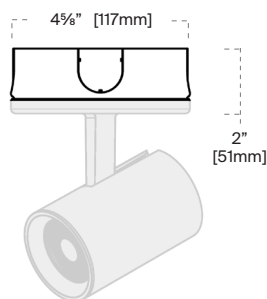

JA-18-[Finish]-Cover (Deep Canopy Collar)

The JA-18 Cover helps shield unsightly surface mount J-Boxes and blends seamlessly with the Lumenture JA-18 or SC Slim Canopy (sold separately). **Finish:** B, W