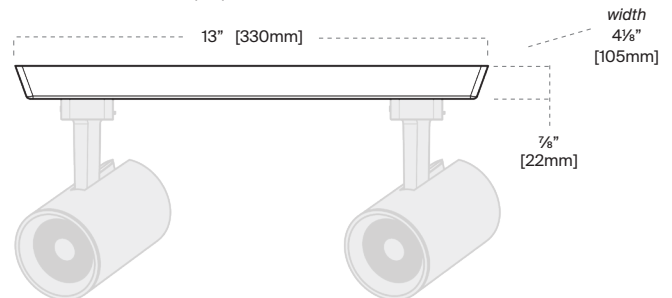

JA-21 (Duo-point Adapter)

Accepts two line voltage track heads to mount to a single outlet box. Compatible with Lumenture and other "J-Type" track fixtures. **Finish:** B, S, W