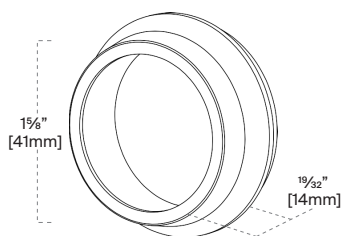

T50 TRACK HEADS

DIMMING

Dimming is standard and allows for smooth illumination below 1% with certain dimmers. Compatible with most Triac (forward phase) and ELV (reverse phase) dimmers. For dimmer compatibility, refer to the Fixture Dimming Compatibility document on our website.

TRACK COMPATIBILITY

Luminaire J-Type track adapters are designed for use with Luminaire's track systems, as well as Juno® & Contech® track. Our H-Type adapter is compatible with Halo® track, G-Type is compatible with Global Trac 2C/2N track and L-Type adapter is compatible with Lightolier® one-circuit track. Registered trademarks are property of their respective owners.

ACCESSORIES

T50-SN-x (Standard Tapered Snoot)

Will accept up to two (2) accessories.

Finish: W, B, S. The inside surface is black.