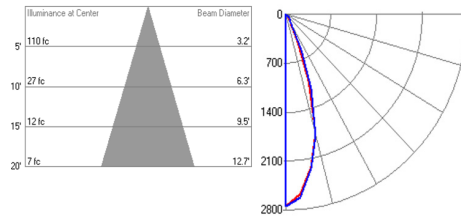

T50 - 40 Degree

Delivered Light Output: 1132 Lumens
Total Watts @120V: 14;
Lumens Per Watt: 81
Center Beam Candle Power: 2749
Spacing Criteria: 0.7