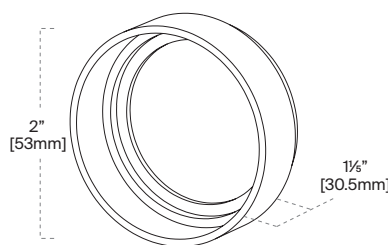

T50-SNC-x (Cylinder Snoot)

Will accept up to two (2) accessories.

Finish: W, B, S. The inside surface is black.