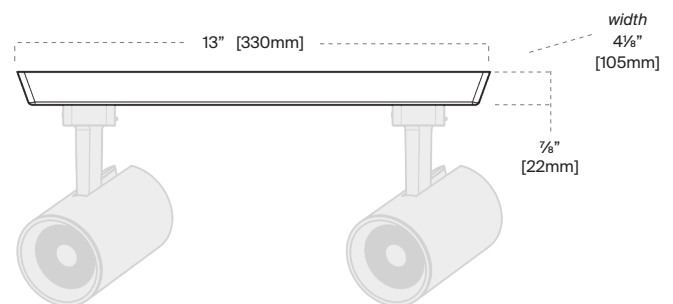

JA-21 (Duo-point Adapter)

Accepts two line voltage track heads to mount to a single outlet box. Compatible with Lumenture and other "J-Type" track fixtures.

Finish: B, S, W