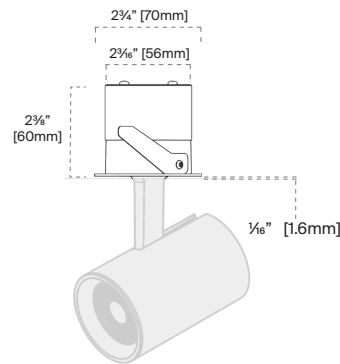

T80 WALL WASH TRACK HEADS

INTEGRAL CANOPY (Factory Installed)

SC (Slim Canopy)

The slim canopy mounts directly over a standard junction box - resulting in an elegant and clean install of Lumenture's award-winning T-Series track fixtures.

Finish: B, S, W

MC (Micro Canopy)

With a minimal 2.75" trim, the Lumenture micro-canopy virtually "disappears" into the ceiling offering an even more refined look for the most high-end applications.

Finish: B, S, W Max ceiling thickness: 5/8"