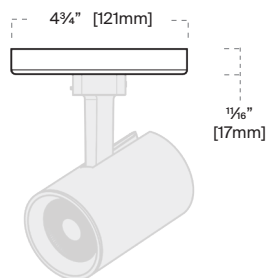

STANDARD CANOPY & ACCESSORIES

JA-18 (Standard Mono-Point)

The JA-18 canopy mounts directly over a standard junction box and includes a "female" connector that works with Lumenture and other "J-Type" track fixtures.

Finish: B, S, W