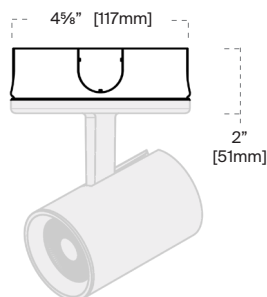

JA-18-[Finish]-Cover (Deep Canopy Collar)

The JA-18 Cover helps shield unsightly surface mount J-Boxes and blends seamlessly with the Lumenture JA-18 or SC Slim Canopy (sold separately).

Finish: B, W