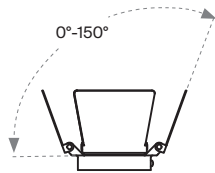

Ordering Example: JA-18-B-Cover

T80 WALL WASH TRACK HEADS

ACCESSORIES

T80-BD-x (Barn Door)

Attaches to the outside. Can be used with or without a snoot. Snoot required if adding additional accessories.

Finish: W, B