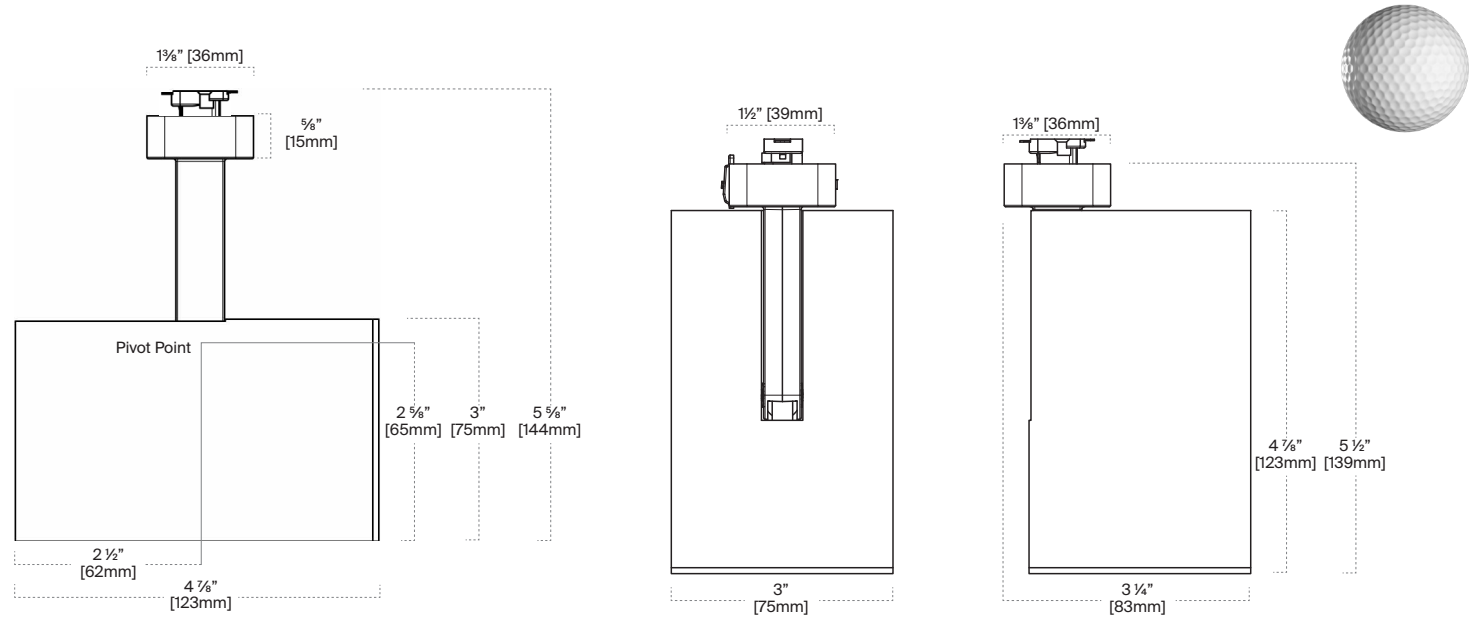

T80 WALL WASH TRACK HEADS

DIMENSIONS

Standard option shown with our J-Type InfinityAdapter™

DIMMING

Dimming is standard and allows for smooth illumination below 1% with certain dimmers. Compatible with most Triac (forward phase) and ELV (reverse phase) dimmers. For dimmer compatibility, refer to the Fixture Dimming Compatibility document on our website.

TRACK COMPATIBILITY

Lumiture J-Type track adapters are designed for use with Lumiture's track systems, as well as Juno® & Contech® track. Our H-Type adapter is compatible with Halo® track, G-Type is compatible with Global Trac 2C/2N track and L-Type adapter is compatible with Lightolier® one-circuit track. Registered trademarks are property of their respective owners.