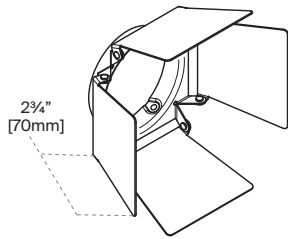

Ordering Example: JA-18-B-Cover

T80 WALL WASH TRACK HEADS

ACCESSORIES

T80-BD-x (Barn Door)

Attaches to the outside. Can be used with or without a snoot. Snoot required if adding additional accessories.

Finish: W, B