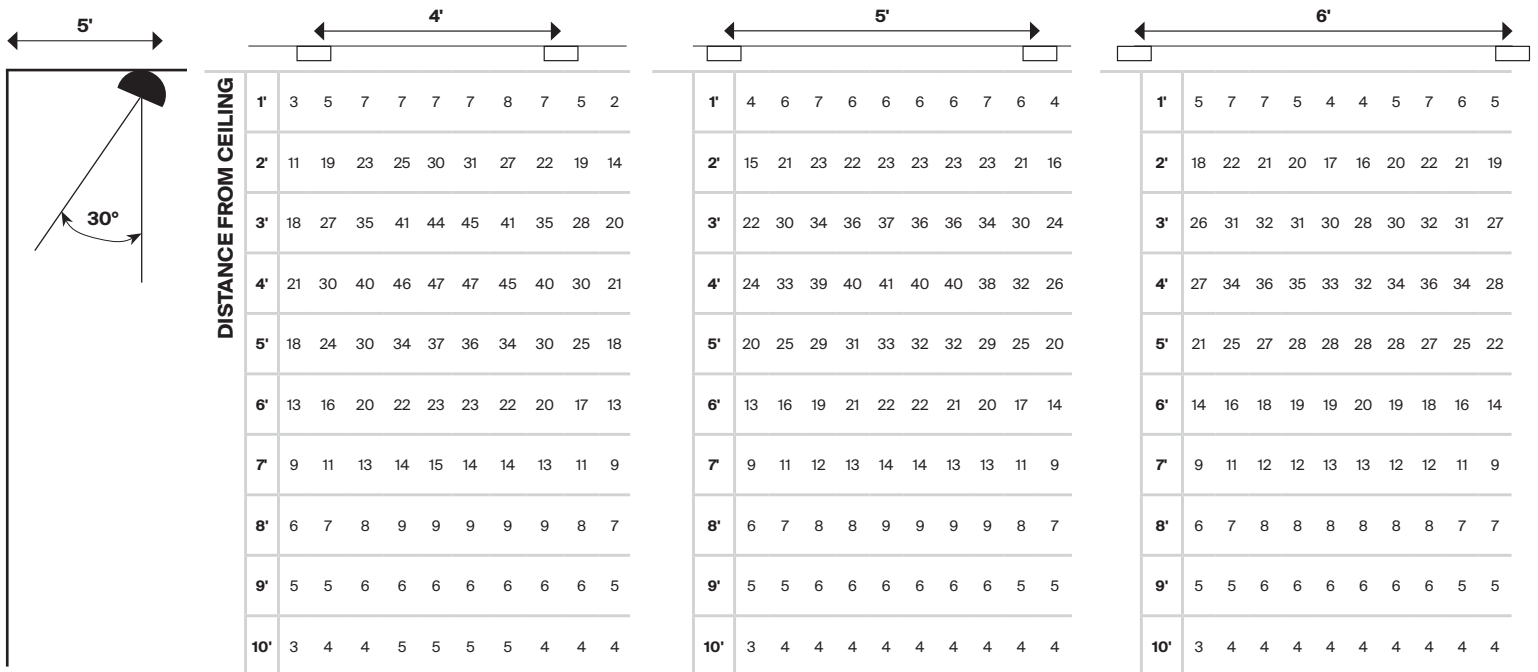

T80 WALL WASH TRACK HEADS

PHOTOMETRICS

LUMEN OUTPUT

Values fluctuate based on CCT/CRI. To estimate delivered lumen output of the various CCT/CRI options, multiply nominal lumens (2000 lumens) by the multiplier below.

CODE	CCT	CRI	R9	TECHNOLOGY	WW
22H	2200K	90+	50+	Standard	0.60
27H	2700K	90+	50+	Standard	0.70
30B	3000K	95+	50+	Standard	N/A
30H	3000K	90+	50+	Standard	0.75
35H	3500K	90+	50+	Standard	0.75
40H	4000K	90+	50+	Standard	0.80

NOTES

Luminaire maintains a lumen output tolerance of +/-7.5%

WALL WASHER PHOTOMETRICS