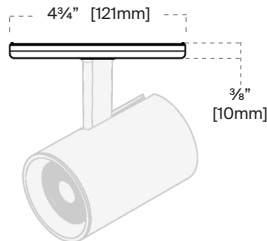

Finish: B, S, W

MC (Micro Canopy)

With a minimal 2.75" trim, the Lumenture micro-canopy virtually "disappears" into the ceiling offering an even more refined look for the most high-end applications.

Finish: B, S, W Max ceiling thickness: 5/8"